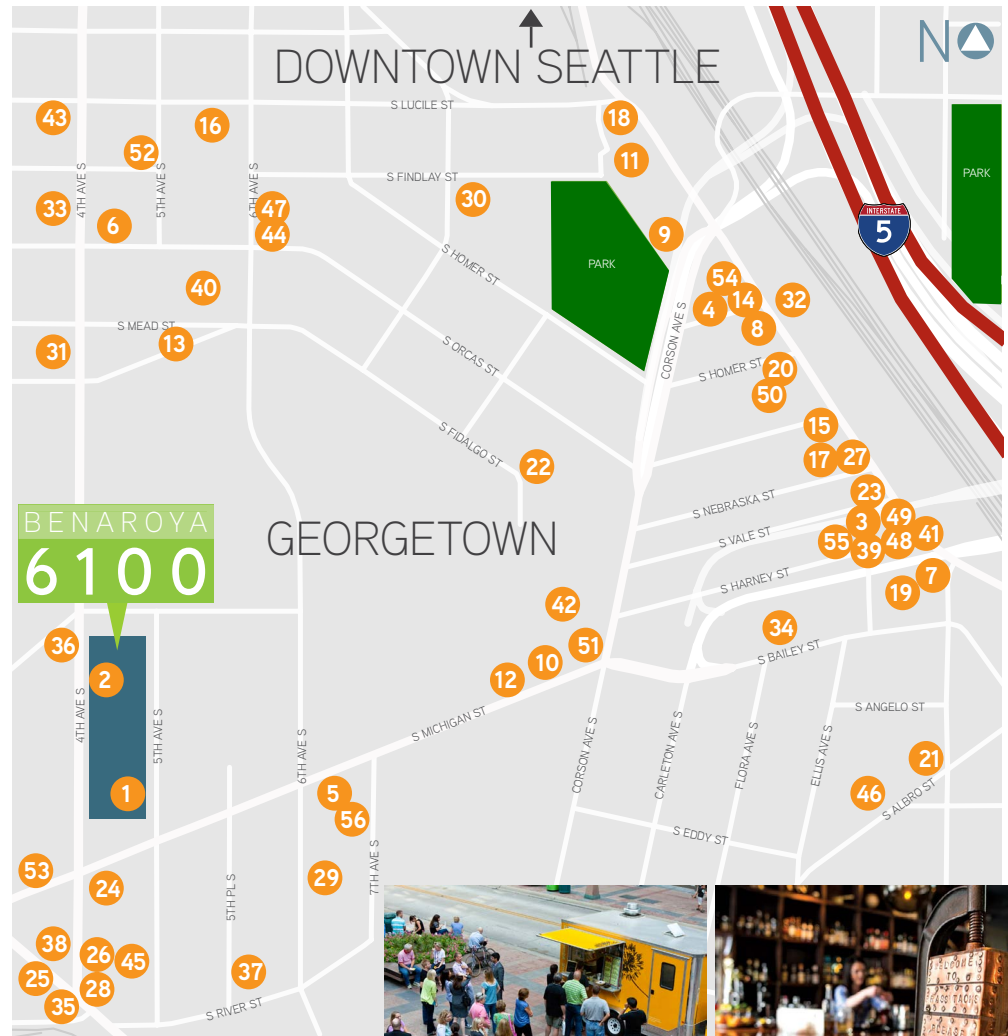

# BENAROYA 6100

# AMENITIES

## POPULAR RESTAURANTS

- 1 Skillet Café—6100 First Floor
- 2 Georgetown Food Truck Pod
- 3 All City Coffee
- 4 American Pie Bakery & Café
- 5 Arby's Roast Beef Restaurant
- 6 Blu Grouse
- 7 Brass Tacks
- 8 Calamity Jane's
- 9 Corson Building
- 10 Cp Thai Restaurant
- 11 The Cutting Board
- 12 Daimonji Sushi & Grill
- 13 Espresso By Design
- 14 Flying Squirrel Pizza
- 15 Fonda La Catrina
- 16 Fonte Coffee Roaster
- 17 Full Throttle Bottles
- 18 Georgetown Liquor Company
- 19 Ground Control
- 20 Hallava Falafel
- 21 Hangar Café
- 22 Herfy's Burgers
- 23 Hitchcock Deli
- 24 I Luv Teriyaki
- 25 Industry Lounge
- 26 John's Deli Market
- 27 Jules Maes Saloon
- 28 Katsu Burger
- 29 Kauai Family Restaurant
- 30 Laurelhurst Cellars Winery
- 31 Lucky Chinese Restaurant
- 32 Machine House Brewery
- 33 Marco Polo Bar & Grill
- 34 Maruta Shoten
- 35 Matt's Famous Chili Dogs
- 36 McDonald's

- 37 Mel-O-Dee Ice Cream, Inc.
- 38 Mikou Teriyaki
- 39 The Mix
- 40 Molly's Salads
- 41 9 Lb. Hammer
- 42 Pho Hiho
- 43 Pho Lnd Capital Restaurant
- 44 Piazza Italian Café
- 45 Red House
- 46 Runway Café
- 47 The Sandwich Shop
- 48 Smarty Pants
- 49 Square Knot
- 50 Star Brass Works Lounge
- 51 Starbucks
- 52 Subway
- 53 Taco Time
- 54 Two Tartes Bakery
- 55 Via Tribunali
- 56 Woks Teriyaki