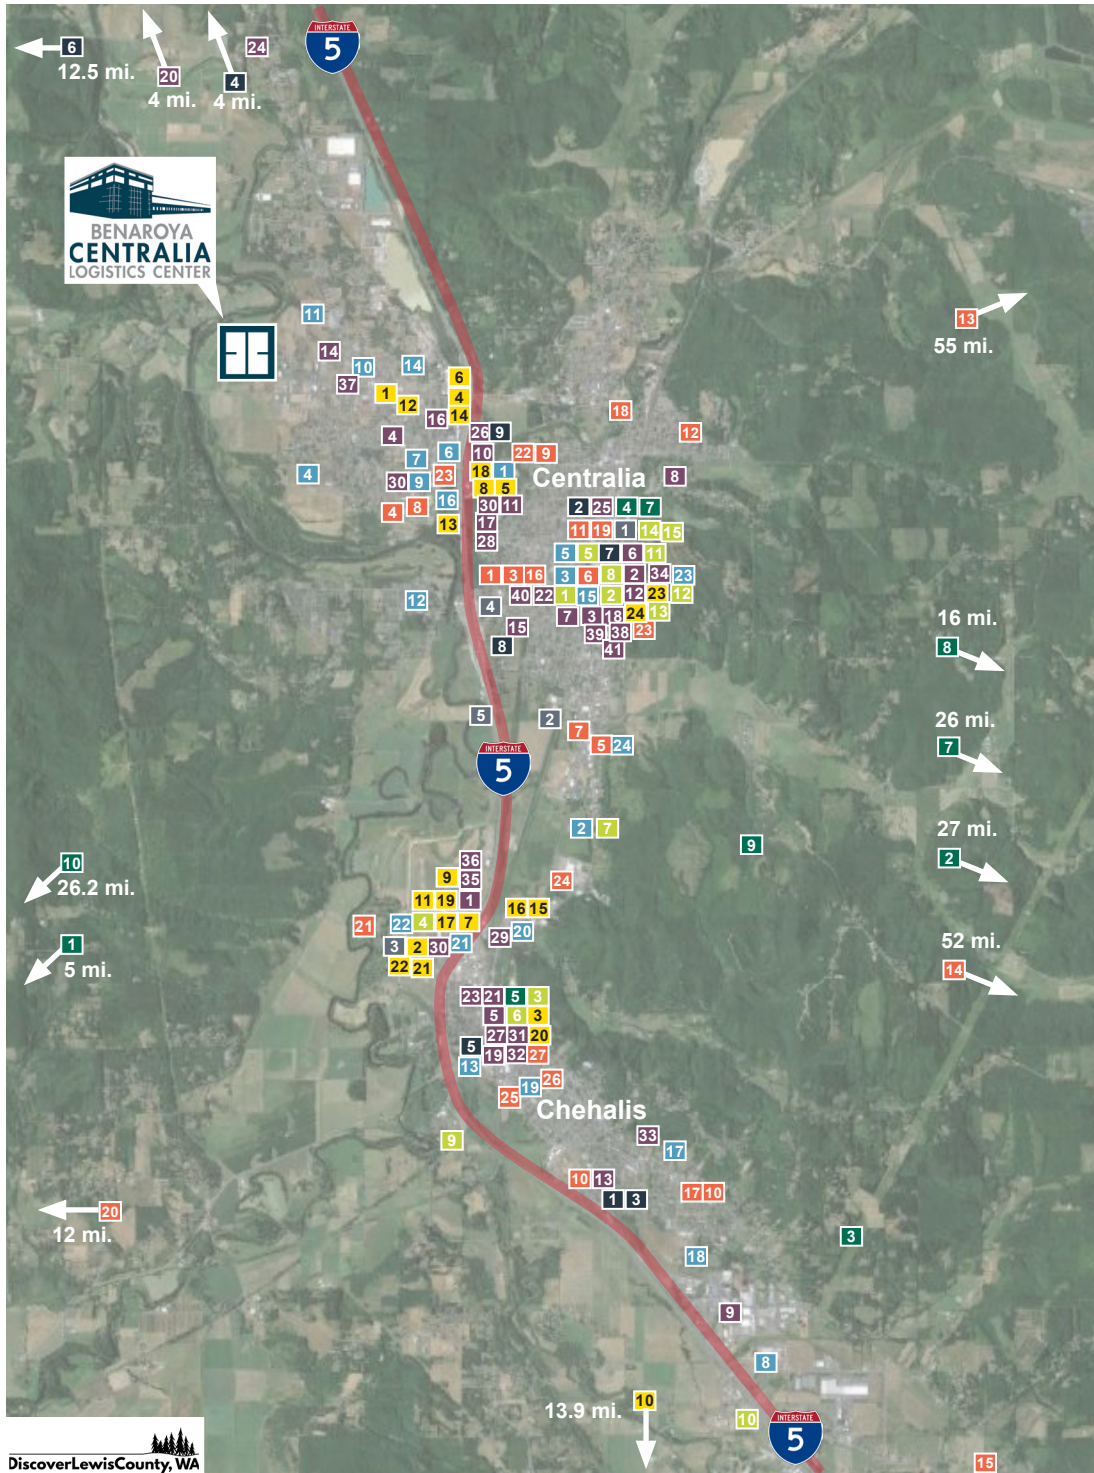

BENAROYA CENTRALIA LOGISTICS CENTER

I-5 CORRIDOR

LOCAL AMENITIES

KEY ON NEXT PAGE

Arie Salomon T 425.586.5636 E asolomon@nai-pp.com
David Douglas T 253.203.1326 E ddouglas@nai-pp.com
Jeff Forsberg T 425.586.5610 E jforsberg@nai-pp.com

3600 136th Pl. SE, Suite 250
Bellevue, WA 98006
www.benaroya.com