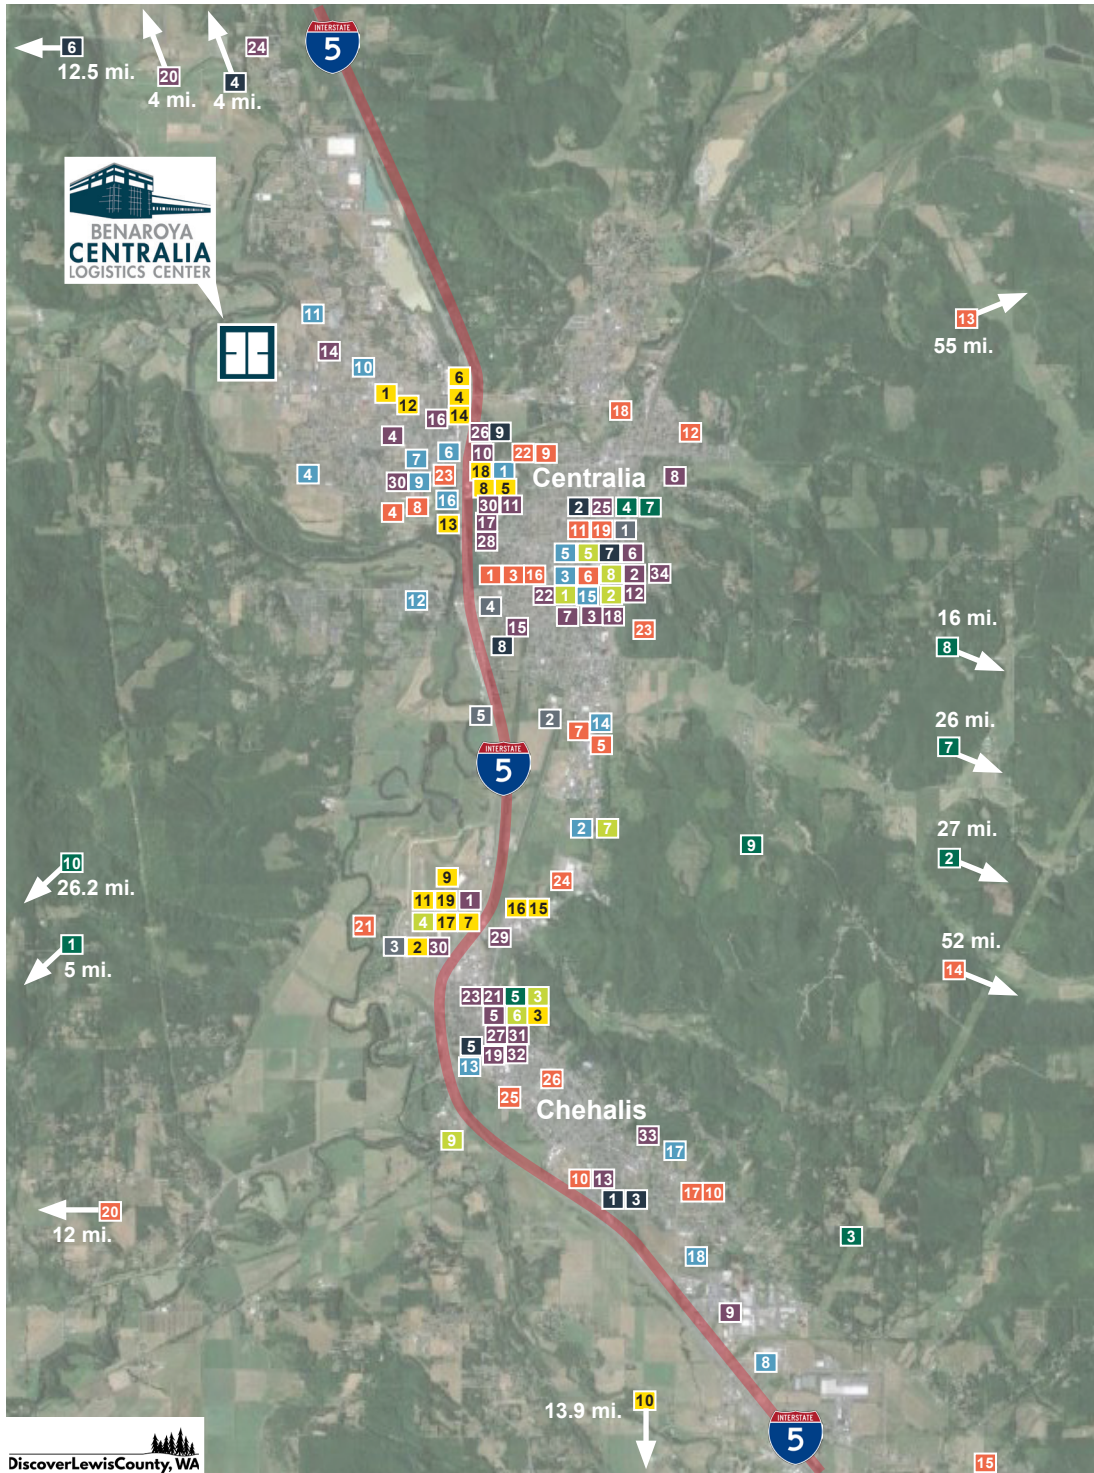

BENAROYA CENTRALIA LOGISTICS CENTER

I-5 CORRIDOR

LOCAL AMENITIES

KEY ON NEXT PAGE

Arie Salomon T 425.586.5636 E asolomon@nai-pp.com
David Douglas T 253.203.1326 E ddouglas@nai-pp.com
Jeff Forsberg T 425.586.5610 E jforsberg@nai-pp.com

NAI Puget Sound Properties

3600 136th Pl. SE, Suite 250
Bellevue, WA 98006
www.benaroya.com

Benaroya