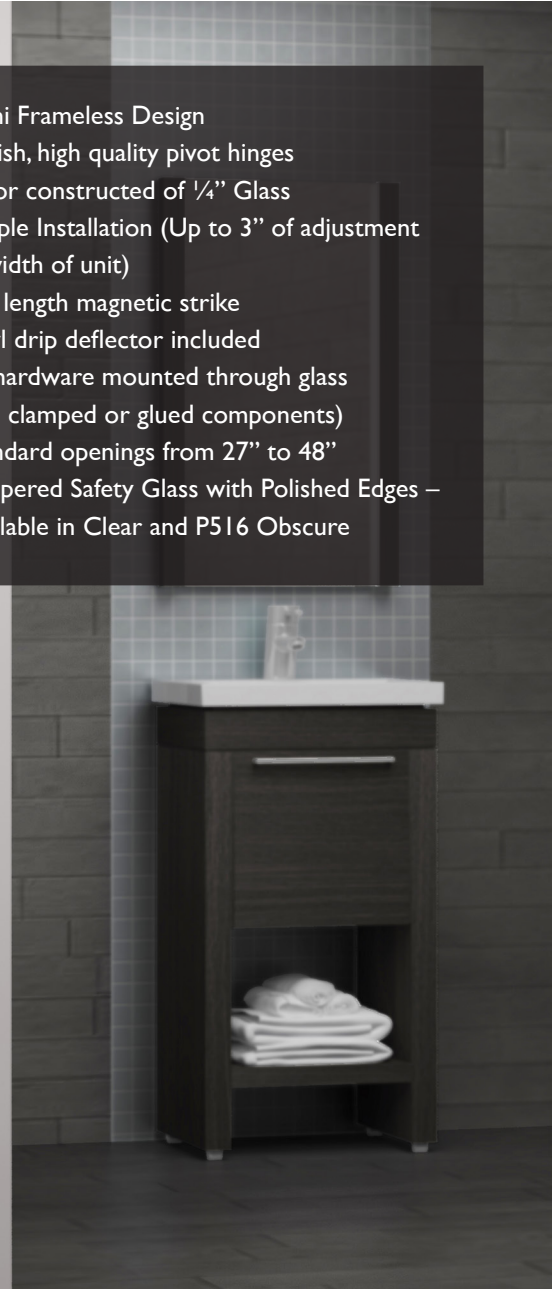

CASCADE

SHOWER DOOR SYSTEM

PIVOT DOOR DESIGN.

All inclusive shower enclosure with pivot style door. Stylish and easy to install, offering a superior mix of quality verses price.

- Semi Frameless Design
- Stylish, high quality pivot hinges
- Door constructed of 1/4" Glass
- Simple Installation (Up to 3" of adjustment in width of unit)
- Full length magnetic strike
- Vinyl drip deflector included
- All hardware mounted through glass (No clamped or glued components)
- Standard openings from 27" to 48"
- Tempered Safety Glass with Polished Edges – Available in Clear and P516 Obscure