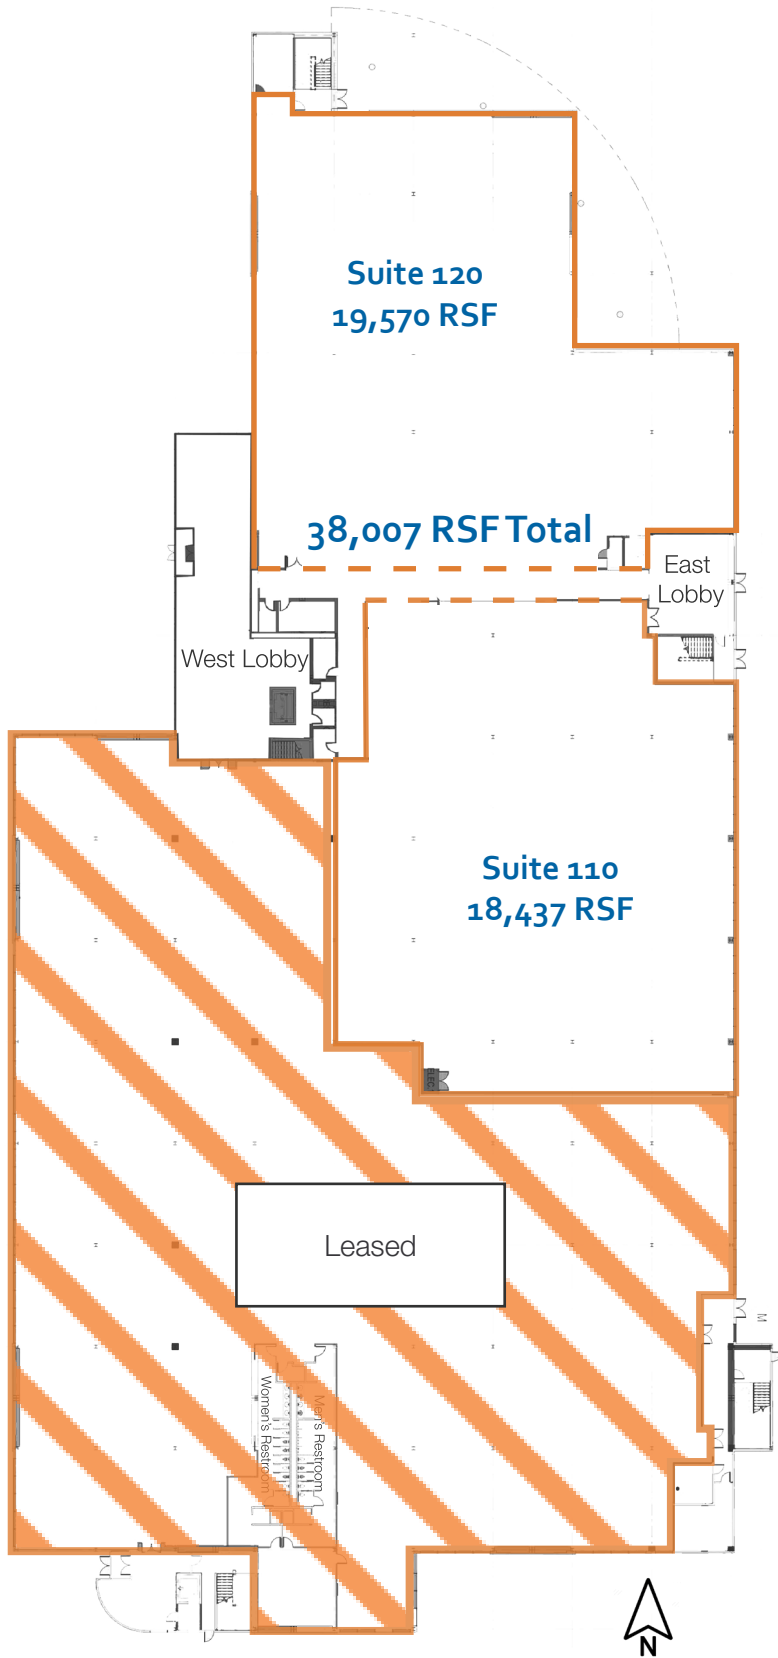

# South Building - Floor 1

Suites 110 and 120 can be combined for 38,007 RSF

Suite 120  
19,570 RSF

38,007 RSF Total

East  
Lobby

West  
Lobby

Suite 110  
18,437 RSF

Leased

Men's Restroom  
Women's Restroom

# South Building - Floor 2

91,195 RSF - Divisible to 26,183 RSF

Balcony

East  
Lobby

Suite 210  
91,195 RSF

West Lobby

Southwest Lobby

# West Building - Floor 2