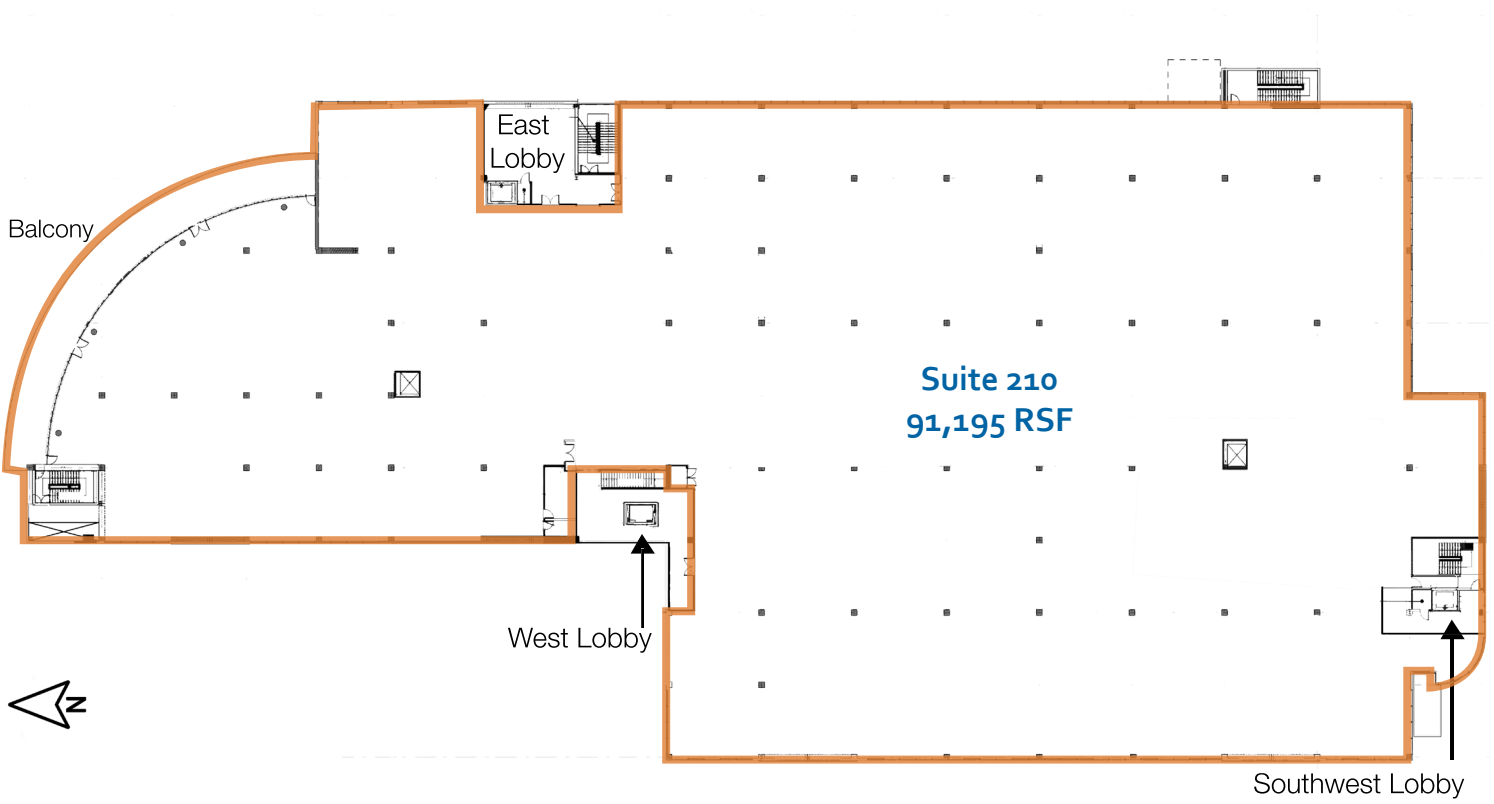

# South Building - Floor 1

Suites 110 and 120 can be combined for 38,007 RSF

Suite 120  
19,570 RSF

38,007 RSF Total

East  
Lobby

West  
Lobby

Suite 110  
18,437 RSF

Leased

Men's Restroom  
Women's Restroom

# South Building - Floor 2

91,195 RSF - Divisible to 26,183 RSF

Balcony

East  
Lobby

Suite 210  
91,195 RSF

West Lobby

Southwest Lobby

# West Building - Floor 2