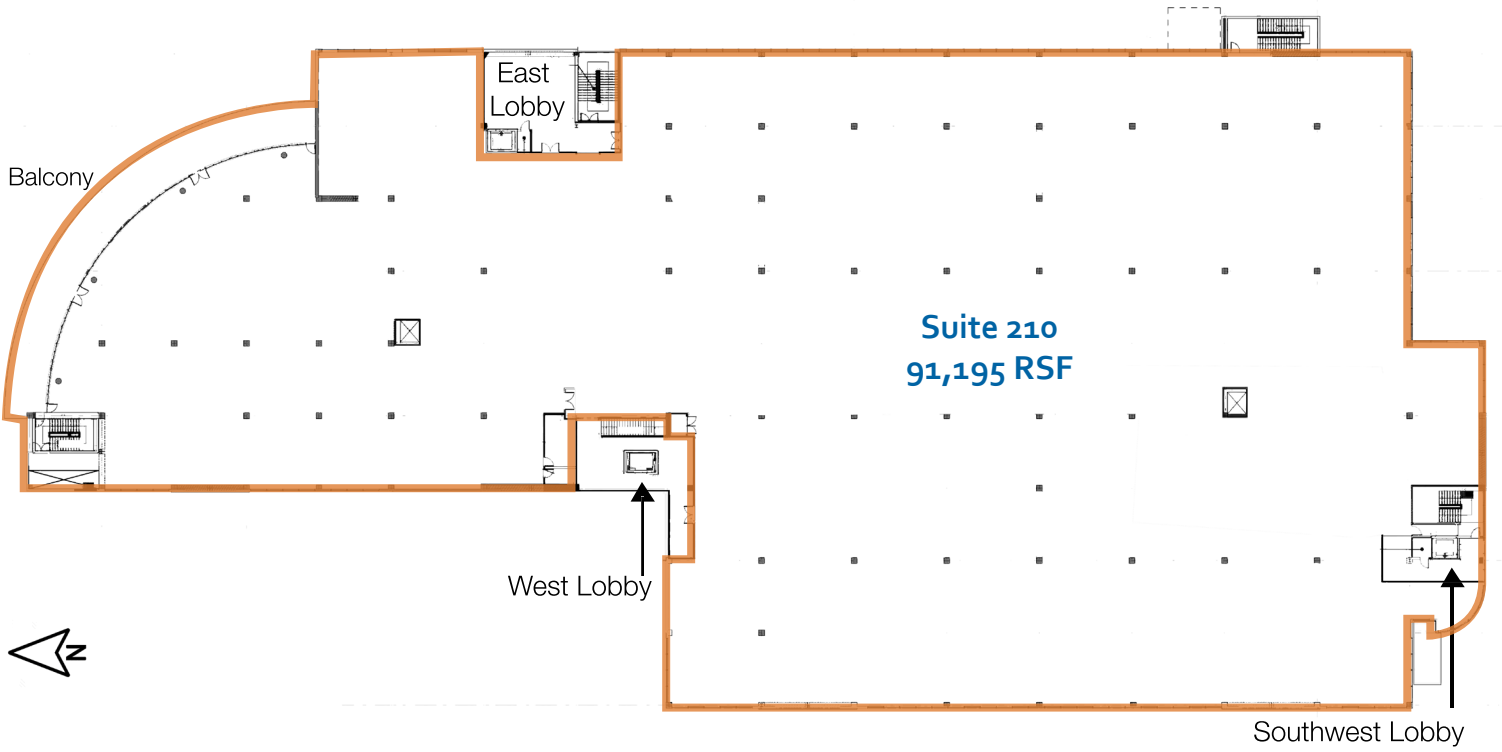

# South Building - Floor 1

Suites 110 and 120 can be combined for 38,007 RSF

Suite 120  
19,570 RSF

38,007 RSF Total

East  
Lobby

West  
Lobby

Suite 110  
18,437 RSF

Leased

Men's Restroom  
Women's Restroom

# South Building - Floor 2

91,195 RSF - Divisible to 26,183 RSF

Balcony

East  
Lobby

Suite 210  
91,195 RSF

West Lobby

Southwest Lobby

# West Building - Floor 2