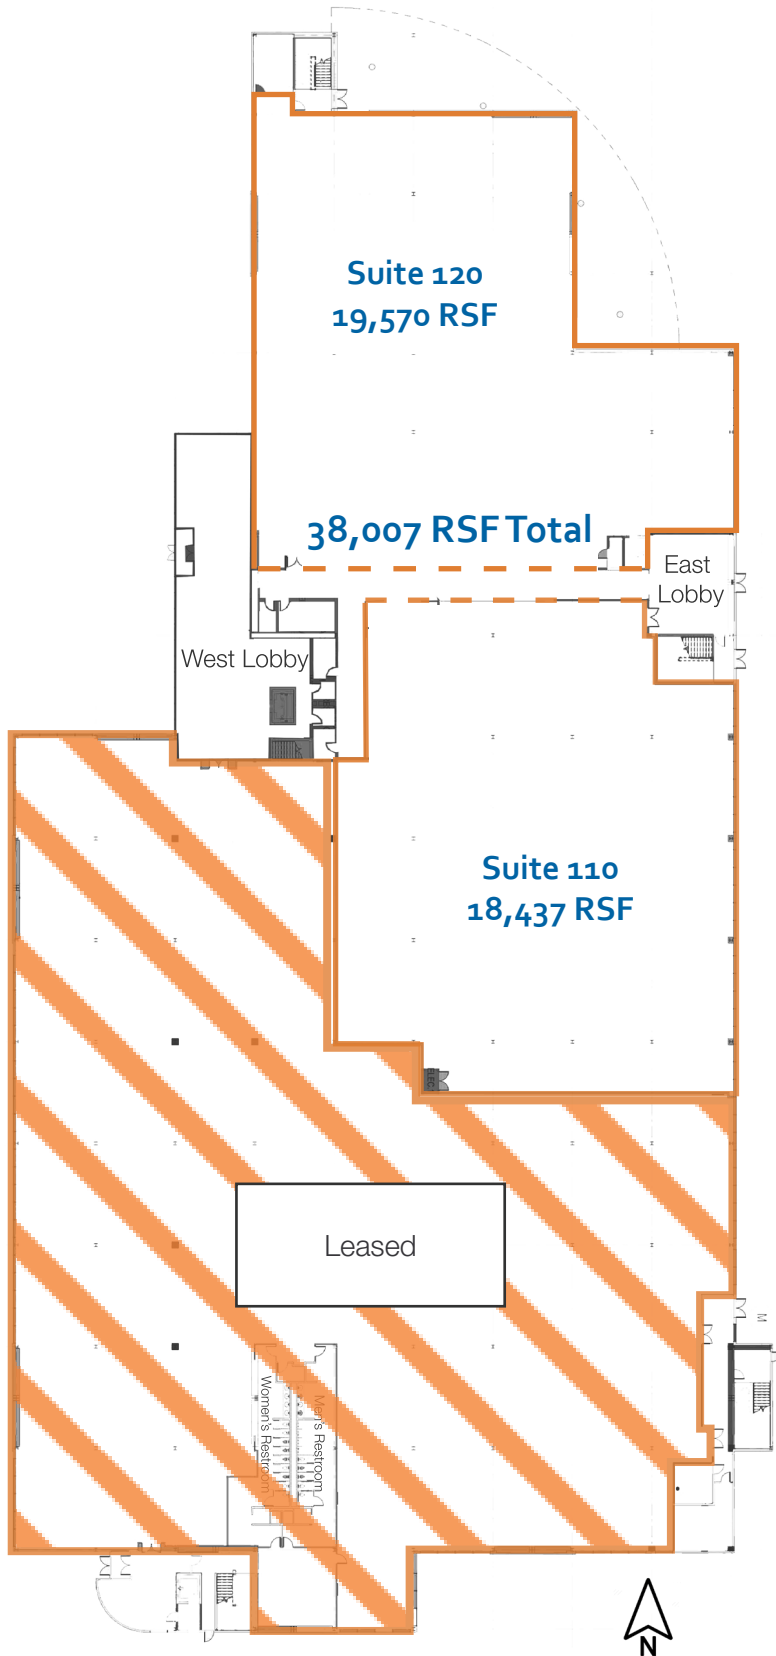

# South Building - Floor 1

Suites 110 and 120 can be combined for 38,007 RSF

Suite 120  
19,570 RSF

38,007 RSF Total

East  
Lobby

West  
Lobby

Suite 110  
18,437 RSF

Leased

Men's Restroom  
Women's Restroom

# South Building - Floor 2

91,195 RSF - Divisible to 26,183 RSF

Balcony

East  
Lobby

Suite 210  
91,195 RSF

West Lobby

Southwest Lobby

# West Building - Floor 2