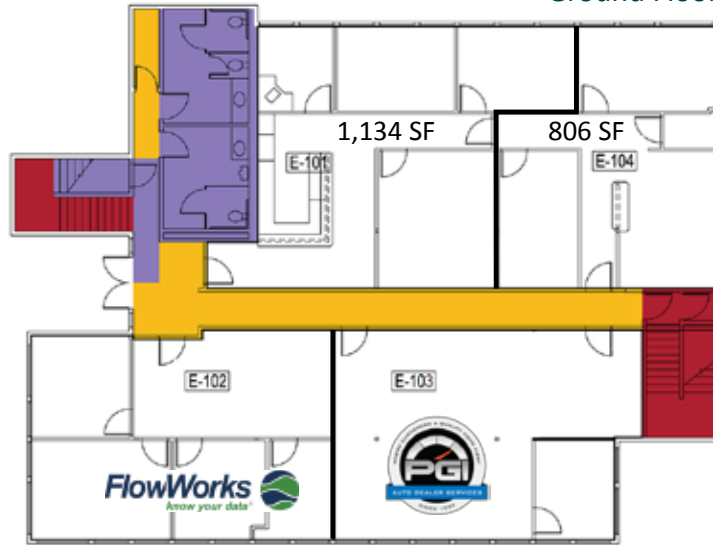

# Everett Park Place Professional Center Building E

111 SE Everett Mall Way | Everett, Washington

Floor Plan

Ground Floor

Upper Floor