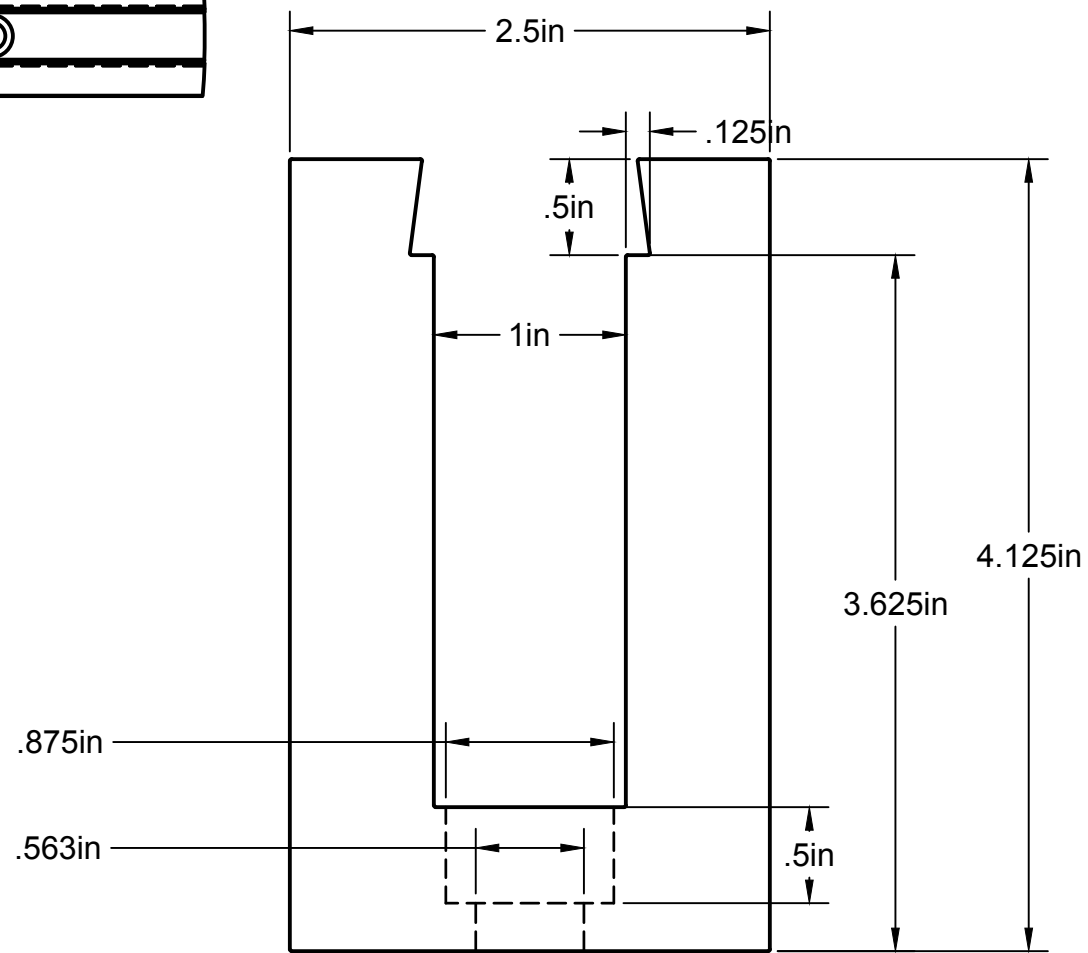

DETAIL A
SCALE 1:4

Project:	Railing Products and Mock Ups
Title:	A4-0090AEY20CB
Description:	
	Scale: 1:1
	Date Drawn: 10/11/2019