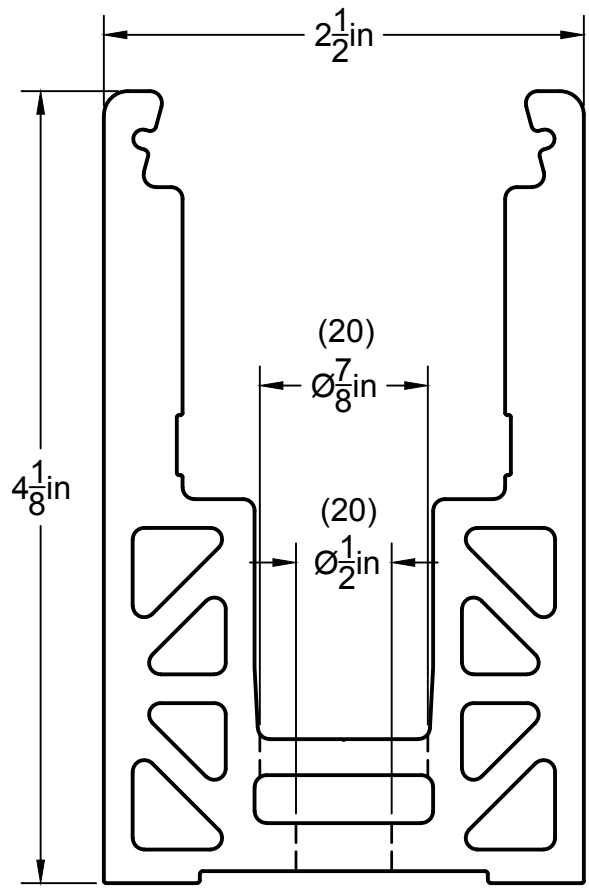

DETAIL A  
SCALE 1:1

Project:	Railing Products and Mock Ups
Title:	<b>A42-0072AEYCB20</b>
Description:	
 An  Company	Scale: 1:1
	Date: 8/13/2019
	Drawn: