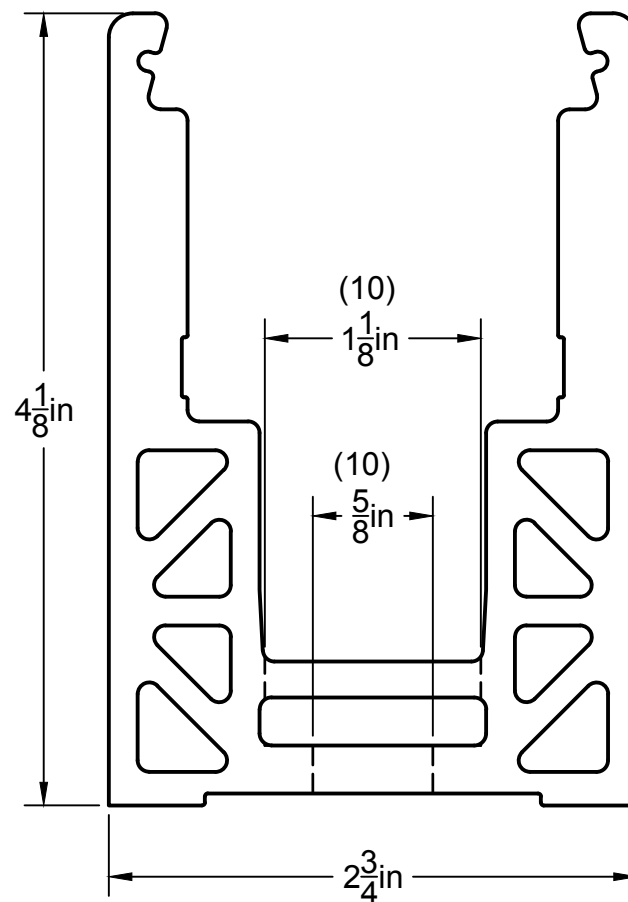

DETAIL A
SCALE 1:1

Project:	Railing Products and Mock Ups
Title:	A42-0073AEY10CB
Description:	
 An  Company	Scale: 1:20
	Date Drawn: 8/13/2019