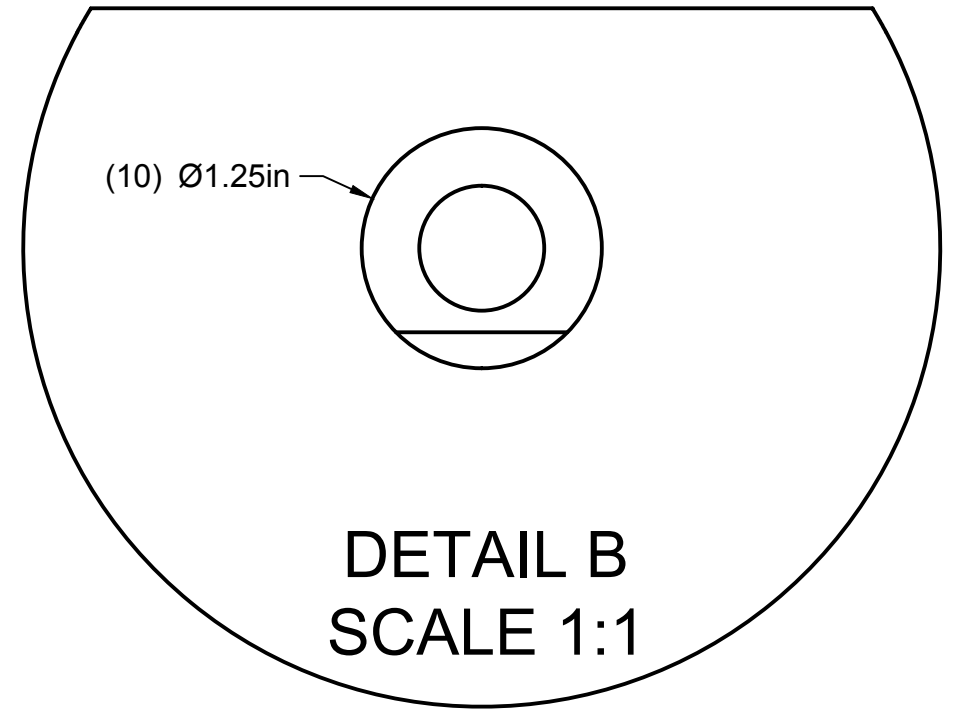

DETAIL A
SCALE 1:1

DETAIL B
SCALE 1:1

Project:	Railing Products and Mock Ups
Title:	A42-0073AEY10SD
Description:	
Scale:	1:30
Date Drawn:	8/13/2019
	
An  Company	