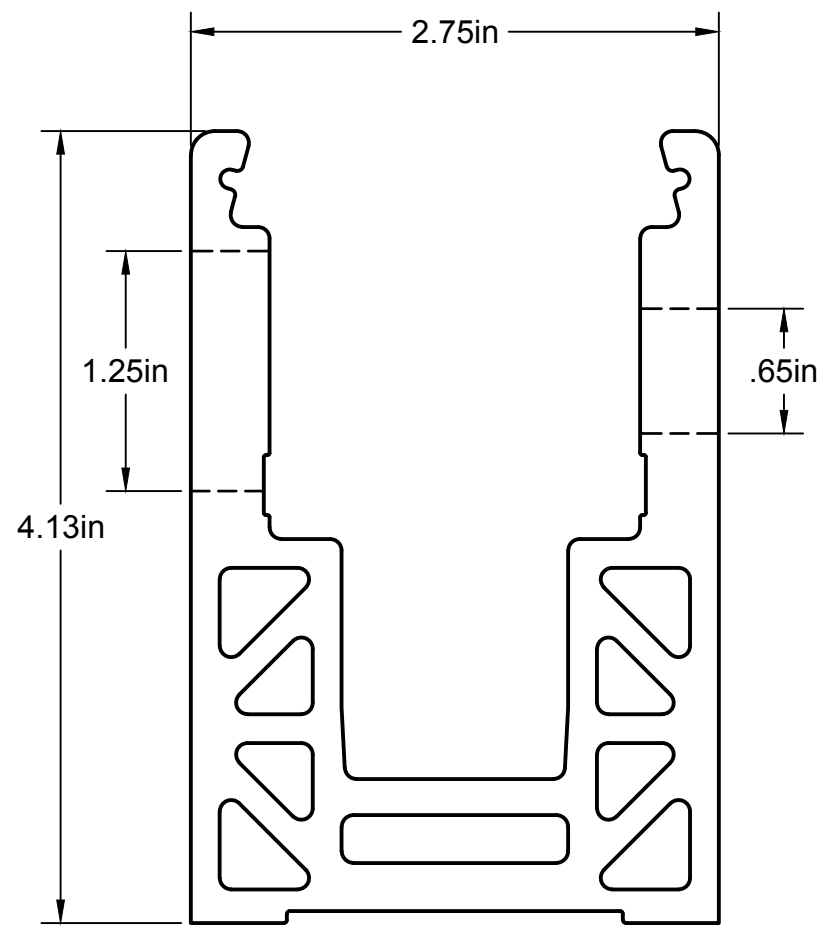

DETAIL A
SCALE 1:1

DETAIL B
SCALE 1:1

Project:	Railing Products and Mock Ups
Title:	A42-0073AEY10SD
Description:	
Scale:	1:30
Date Drawn:	8/13/2019
	
An  Company	