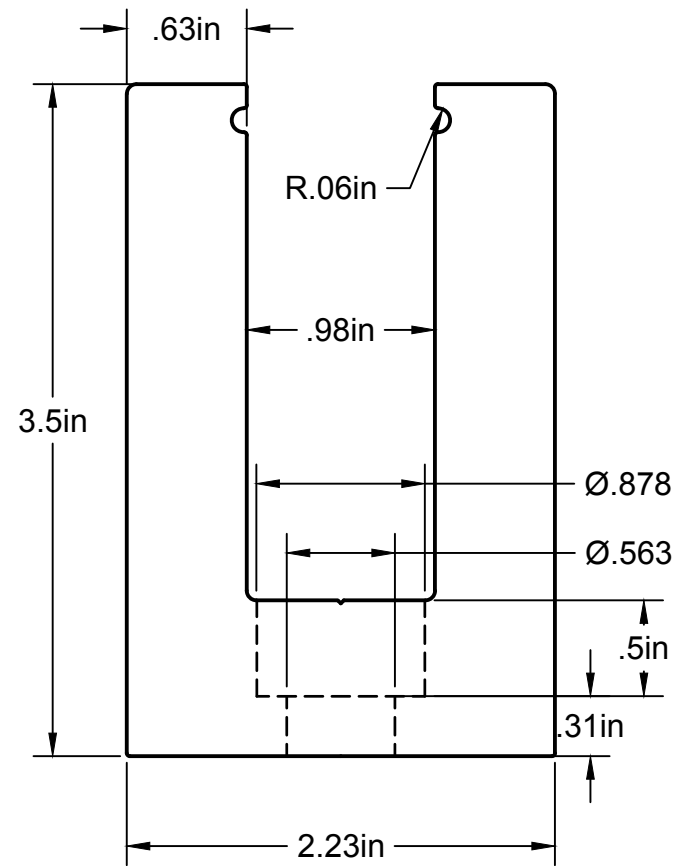

DETAIL A  
SCALE 1:5

Project: Railing Products and Mock Ups  
 Title: **A42-0088AEY10CB**

Description:

Scale: 1:1  
 Date: 11/7/2019  
 Drawn: