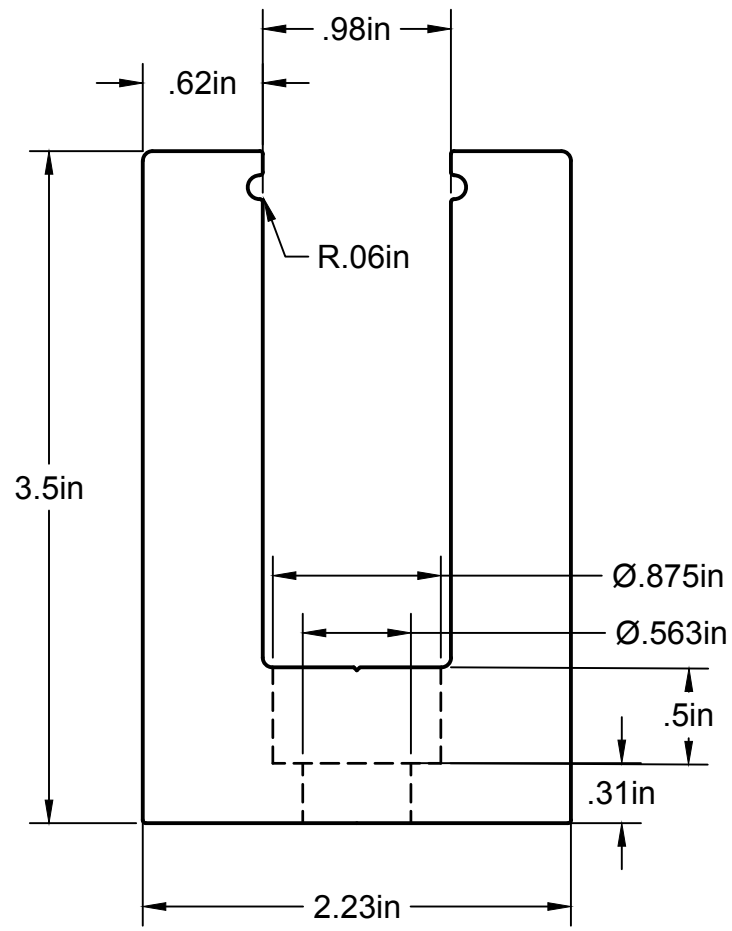

DETAIL A
SCALE 1:5

Project:	Railing Products and Mock Ups
Title:	A42-0088AEY20CB
Description:	
Scale:	1:1
Date Drawn:	11/7/2019
 MORSE INDUSTRIES An  Company	