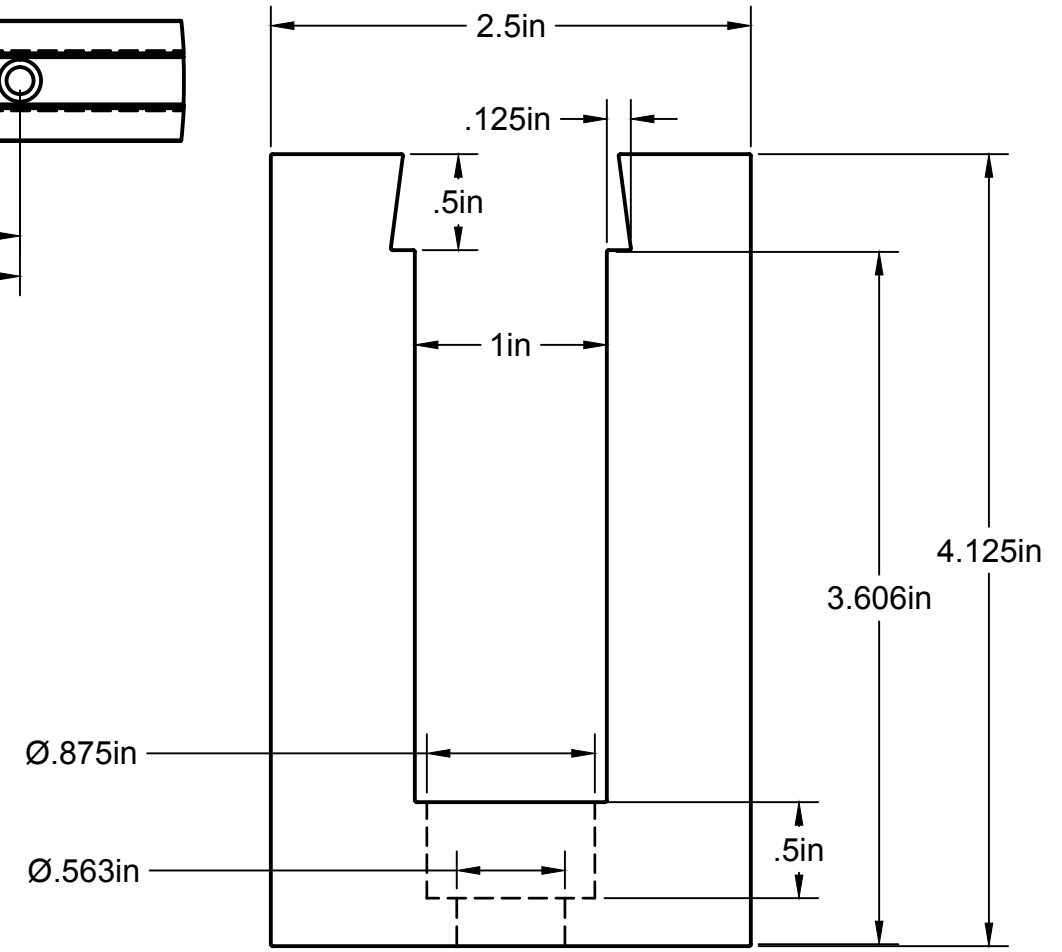

DETAIL A
SCALE 1:4

Project:	Railing Products and Mock Ups
Title:	A42-0090AEY10CB
Description:	
	Scale: 1:1
	Date Drawn: 10/11/2019