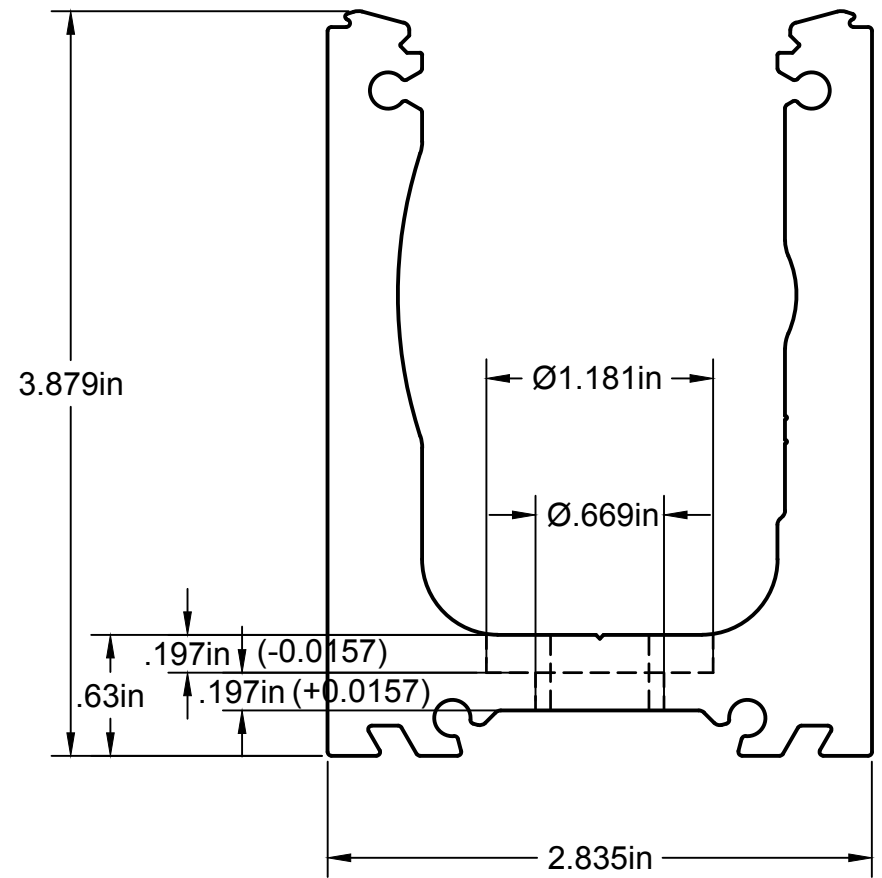

Ø.669in  
Ø1.181in

**DETAIL A**  
**SCALE 1:4**

**DETAIL B**  
**SCALE 1:4**

- (10) Ø 1.181" straight holes
- (10) Ø .669" straight holes
- (2) Ø .512" straight holes

Project:	Railing Products and Mock Ups
Title:	<b>A42-PL68MF10CB</b>
Description:	
Scale:	1:10
Date Drawn:	8/14/2019
 An  Company	