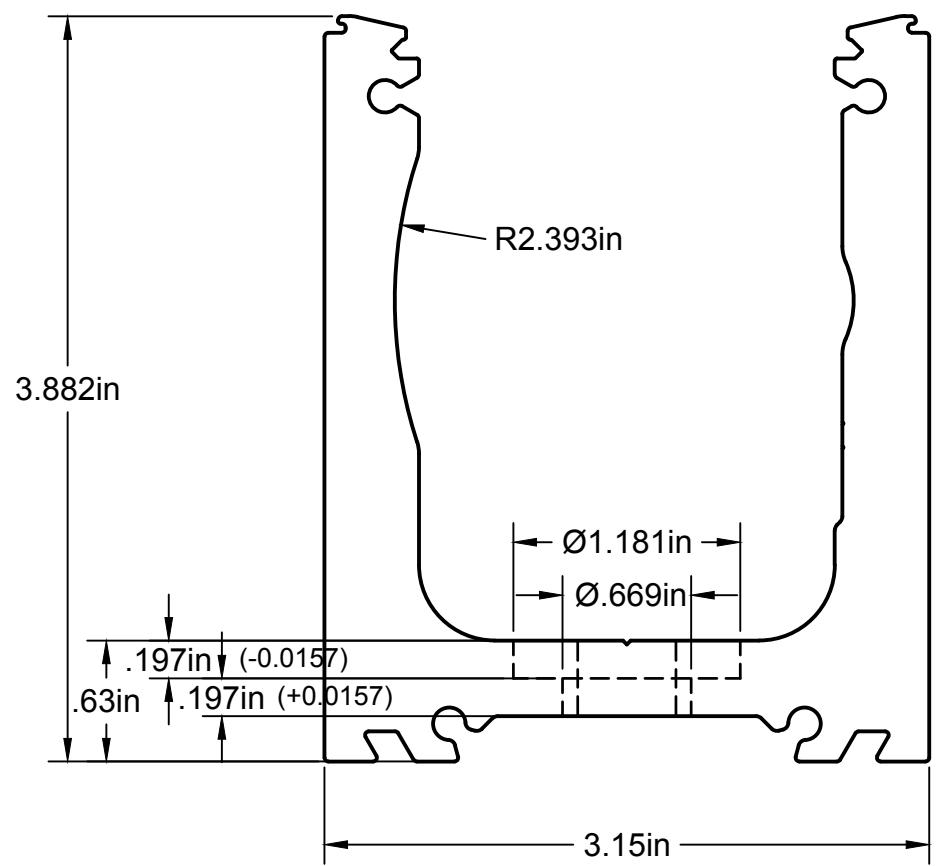

DETAIL A
SCALE 1:4

- (20) Ø 1.181" straight holes
- (20) Ø .669" straight holes
- (5) Ø .512" straight holes

Project:	Railing Products and Mock Ups
Title:	A42-PL80MF20CB
Description:	
Scale:	1:10
Date Drawn:	8/6/2019
 An  Company	