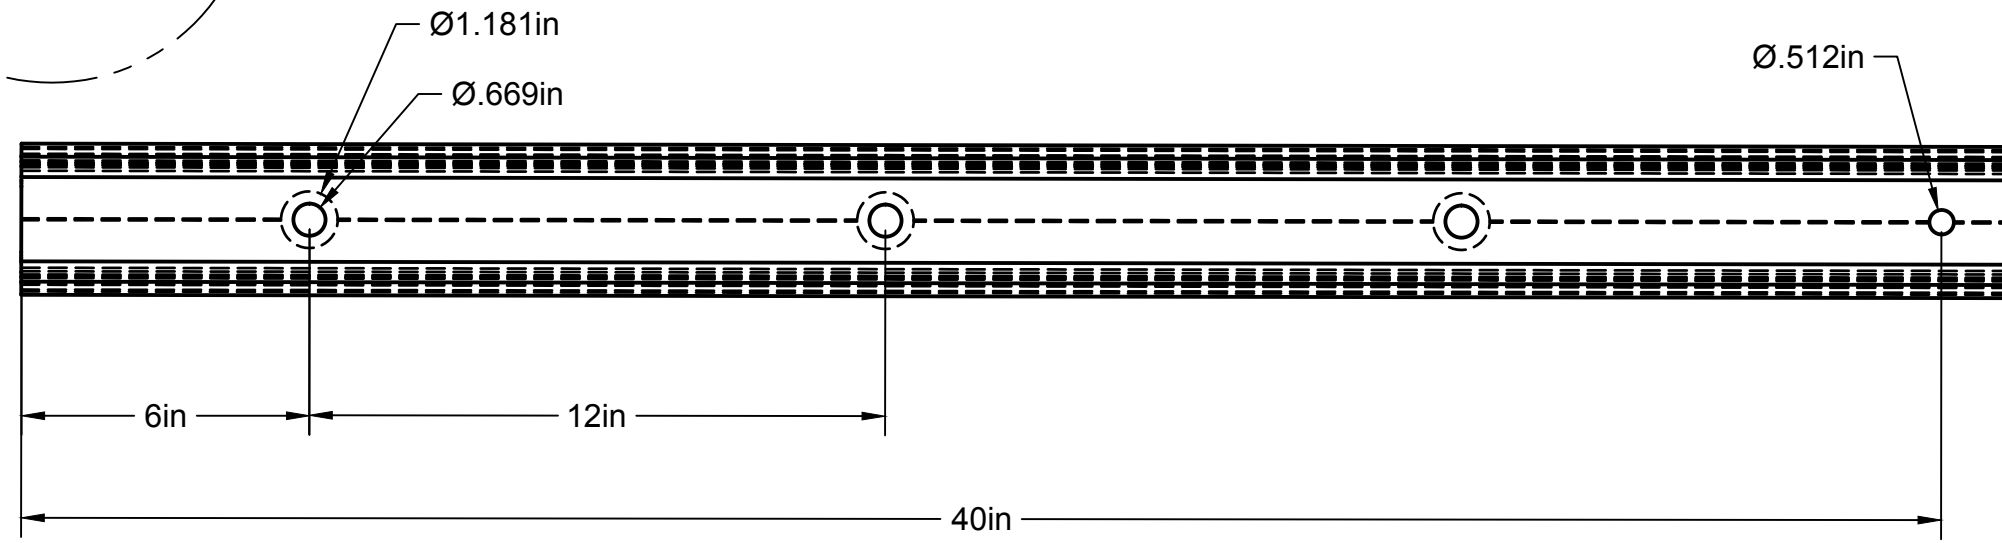

DETAIL A
SCALE 1:4

- (20) Ø 1.181" straight holes
- (20) Ø .669" straight holes
- (5) Ø .512" straight holes

Project:	Railing Products and Mock Ups
Title:	A42-PL80MF20CB
Description:	
Scale:	1:10
Date Drawn:	8/6/2019
 An  Company	