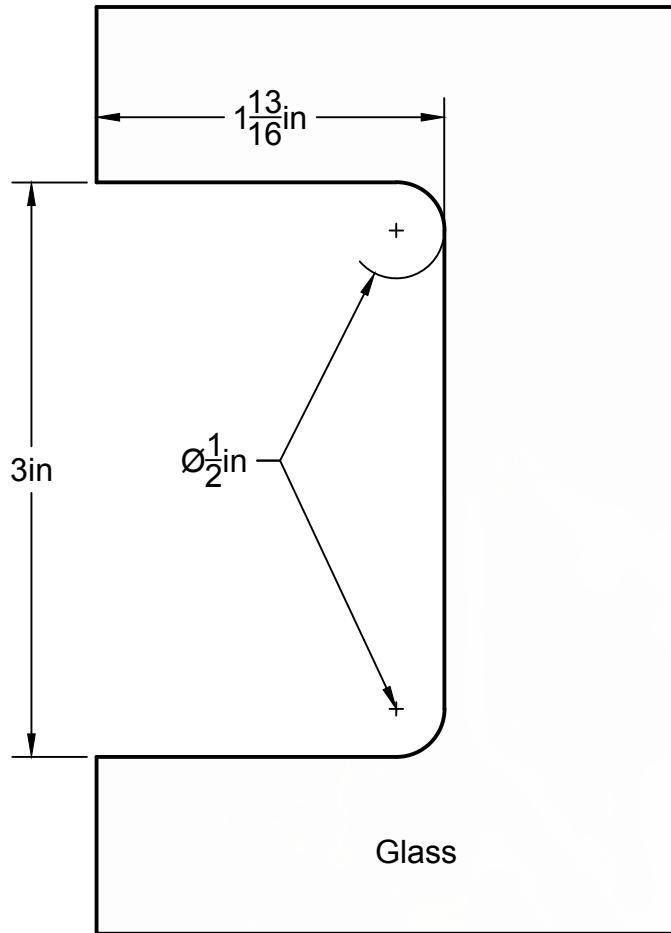

Project:	Morse Industries Shower Products
Title:	C50-0012
Description:	Heavy Duty Short Back Plate
 An  Company	Scale: 1:1
	Date Drawn: 4/9/2019

Project:	Morse Industries Shower Products
Title:	Rectangle Cut Out Option
Description:	Heavy Duty Hinges C50-0011, C50-0012, C50-0013, C50-0014, C50-0019, C50-0021
 An  Company	Scale: 1:1
	Date Drawn: 8/1/2019