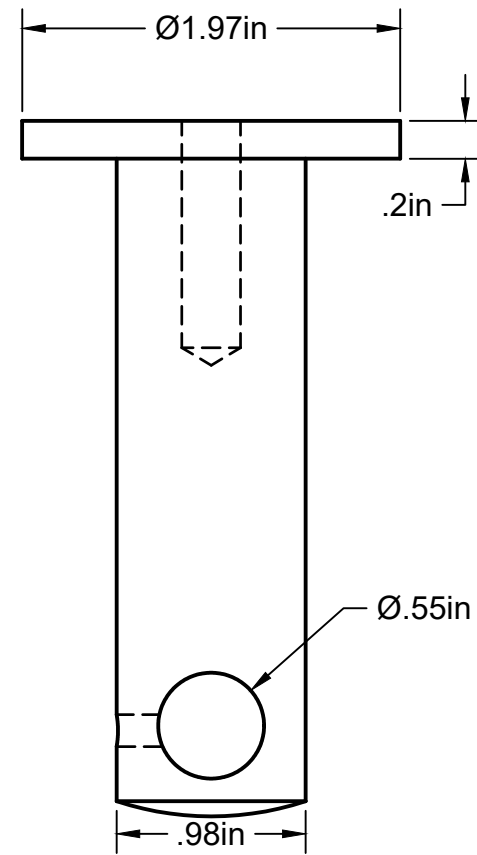

Project:	Railing Products and Mock Ups
Title:	R13-0155-038-12
Description:	
Scale:	1:1
Date Drawn:	8/20/2019
 MORSE INDUSTRIES An  Company	

Project:	Railing Products and Mock Ups
Title:	R13-0155-038-12
Description:	
Scale:	1:1
Date Drawn:	8/20/2019
 MORSE INDUSTRIES An  Company	

Project:	Railing Products and Mock Ups
Title:	R13-0155-038-12
Description:	
Scale:	1:1
Date:	8/20/2019
Drawn:	
	
An  Company	