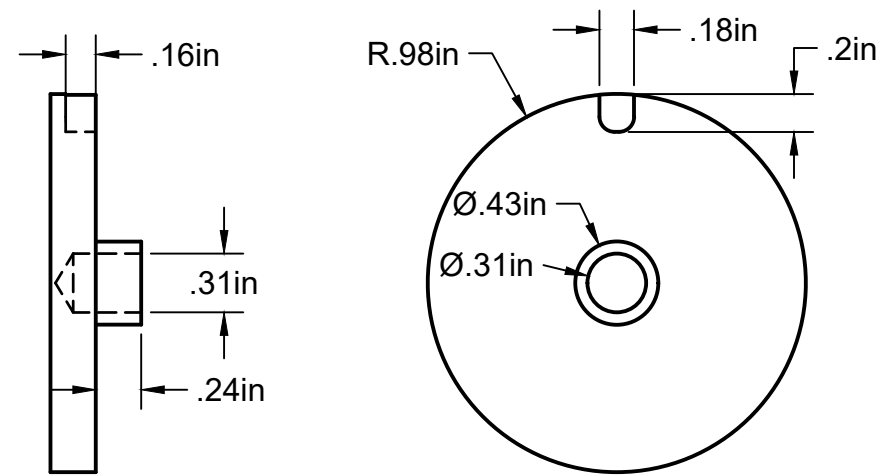

Project:	Railing Products and Mock Ups
Title:	R13-0155-038-12
Description:	
Scale:	1:1
Date Drawn:	8/20/2019
 MORSE INDUSTRIES An  Company	

Project:	Railing Products and Mock Ups
Title:	R13-0155-038-12
Description:	
Scale:	1:1
Date Drawn:	8/20/2019
 MORSE INDUSTRIES An  Company	

Project:	Railing Products and Mock Ups
Title:	R13-0155-038-12
Description:	
Scale:	1:1
Date:	8/20/2019
Drawn:	
	
An  Company	