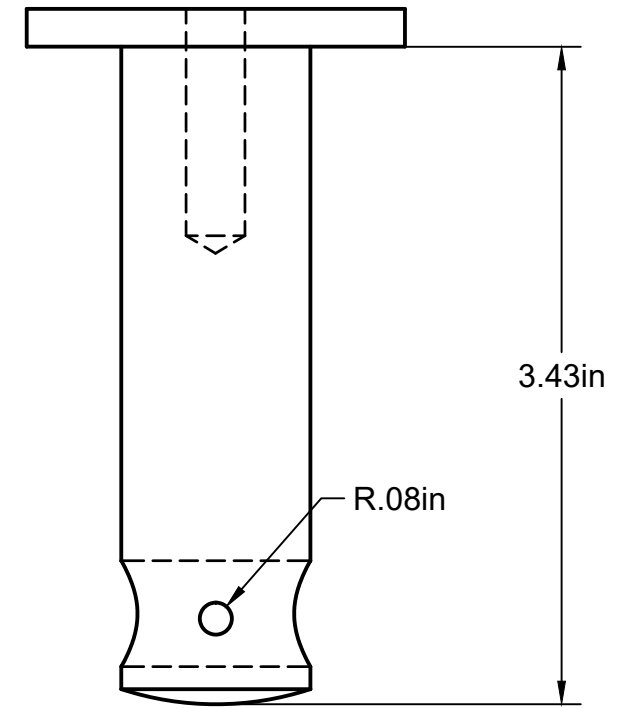

Project:	Railing Products and Mock Ups
Title:	R13-0155-038-12
Description:	
Scale:	1:1
Date Drawn:	8/20/2019
 MORSE INDUSTRIES An  Company	

Project:	Railing Products and Mock Ups
Title:	R13-0155-038-12
Description:	
Scale:	1:1
Date Drawn:	8/20/2019
 MORSE INDUSTRIES An  Company	

Project:	Railing Products and Mock Ups
Title:	R13-0155-038-12
Description:	
Scale:	1:1
Date:	8/20/2019
Drawn:	
	
An  Company	