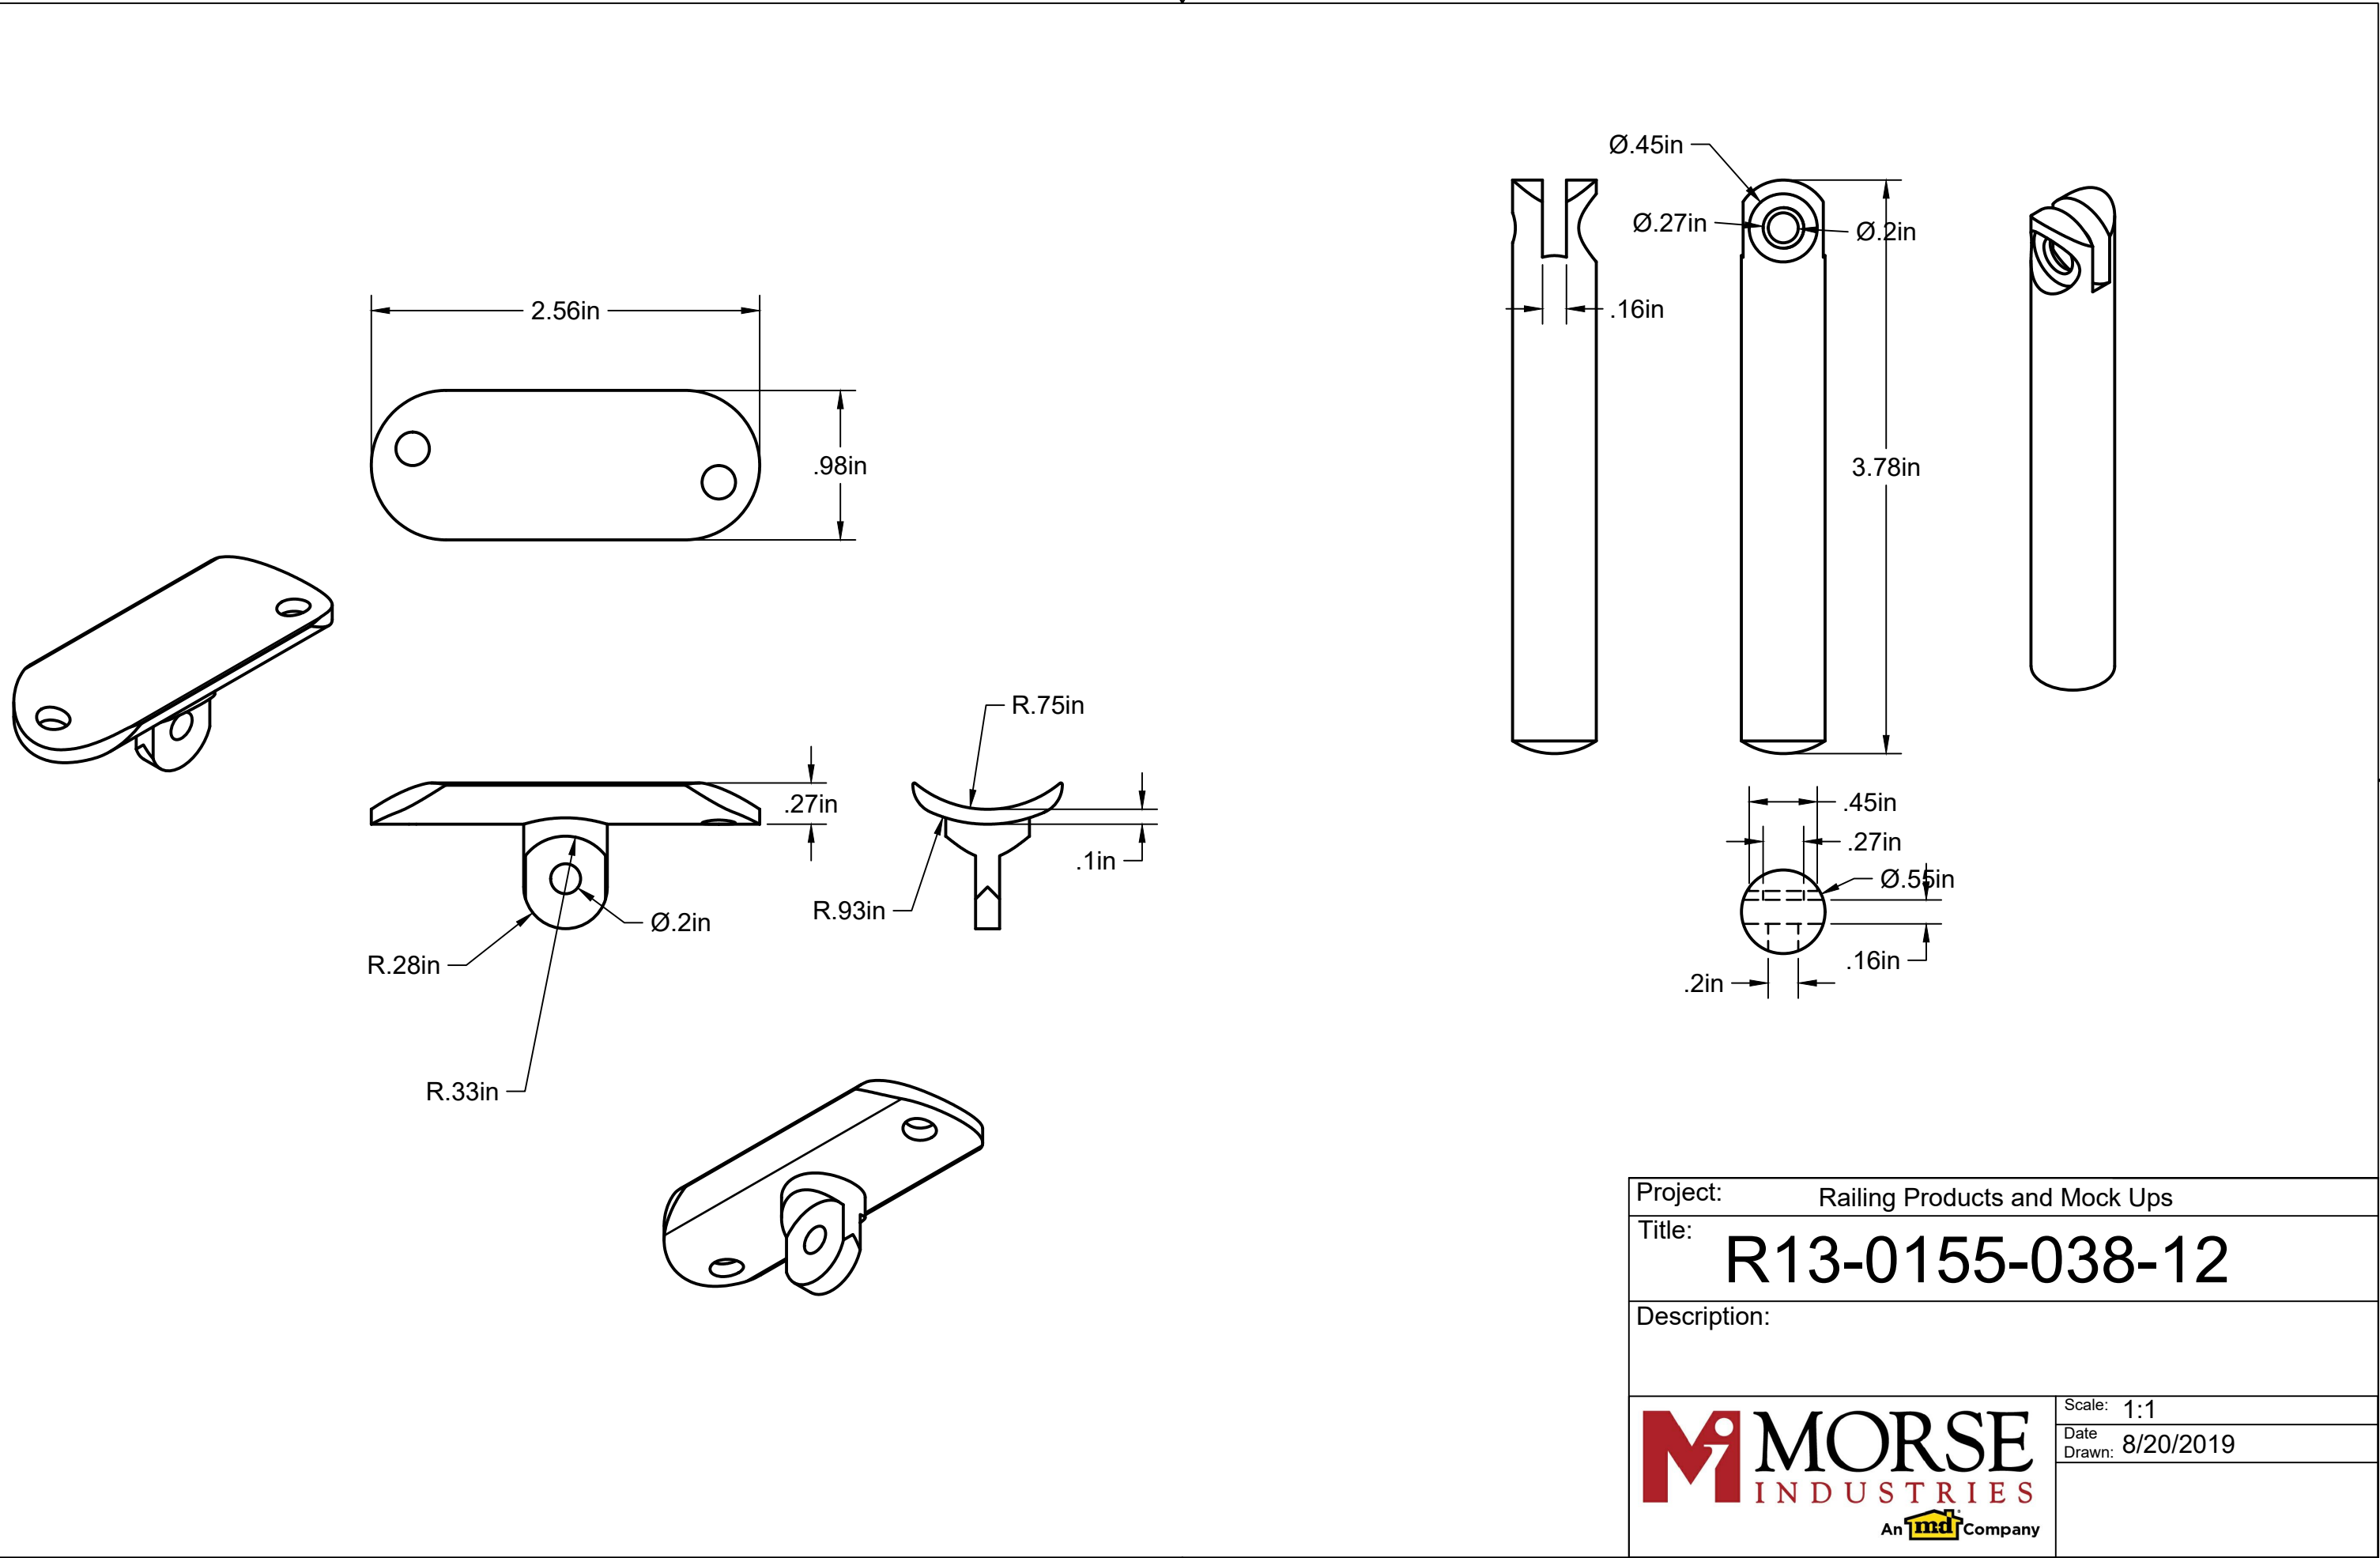

Project:	Railing Products and Mock Ups
Title:	R13-0155-038-12
Description:	
Scale:	1:1
Date Drawn:	8/20/2019
 MORSE INDUSTRIES An  Company	

Project:	Railing Products and Mock Ups
Title:	R13-0155-038-12
Description:	
Scale:	1:1
Date Drawn:	8/20/2019
 MORSE INDUSTRIES An  Company	

Project:	Railing Products and Mock Ups
Title:	R13-0155-038-12
Description:	
Scale:	1:1
Date:	8/20/2019
Drawn:	
	
An  Company	