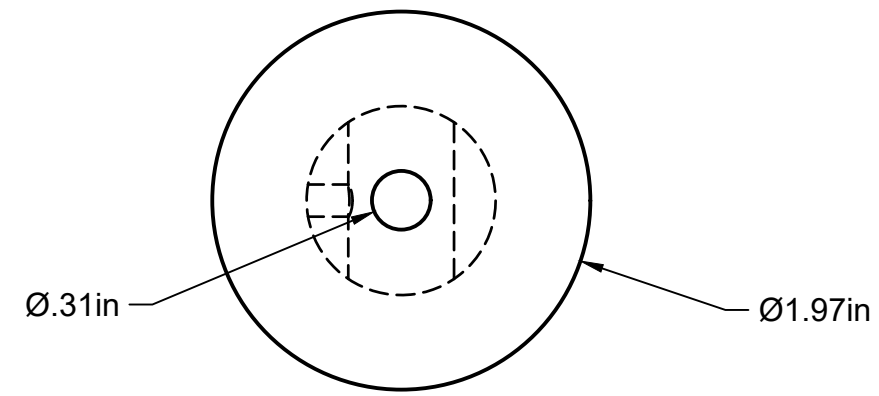

Project:	Railing Products and Mock Ups
Title:	R13-0155-038-12
Description:	
Scale:	1:1
Date Drawn:	8/20/2019
 MORSE INDUSTRIES An  Company	

Project:	Railing Products and Mock Ups
Title:	R13-0155-038-12
Description:	
Scale:	1:1
Date Drawn:	8/20/2019
 MORSE INDUSTRIES An  Company	

Project:	Railing Products and Mock Ups
Title:	R13-0155-038-12
Description:	
Scale:	1:1
Date:	8/20/2019
Drawn:	
	
An  Company	