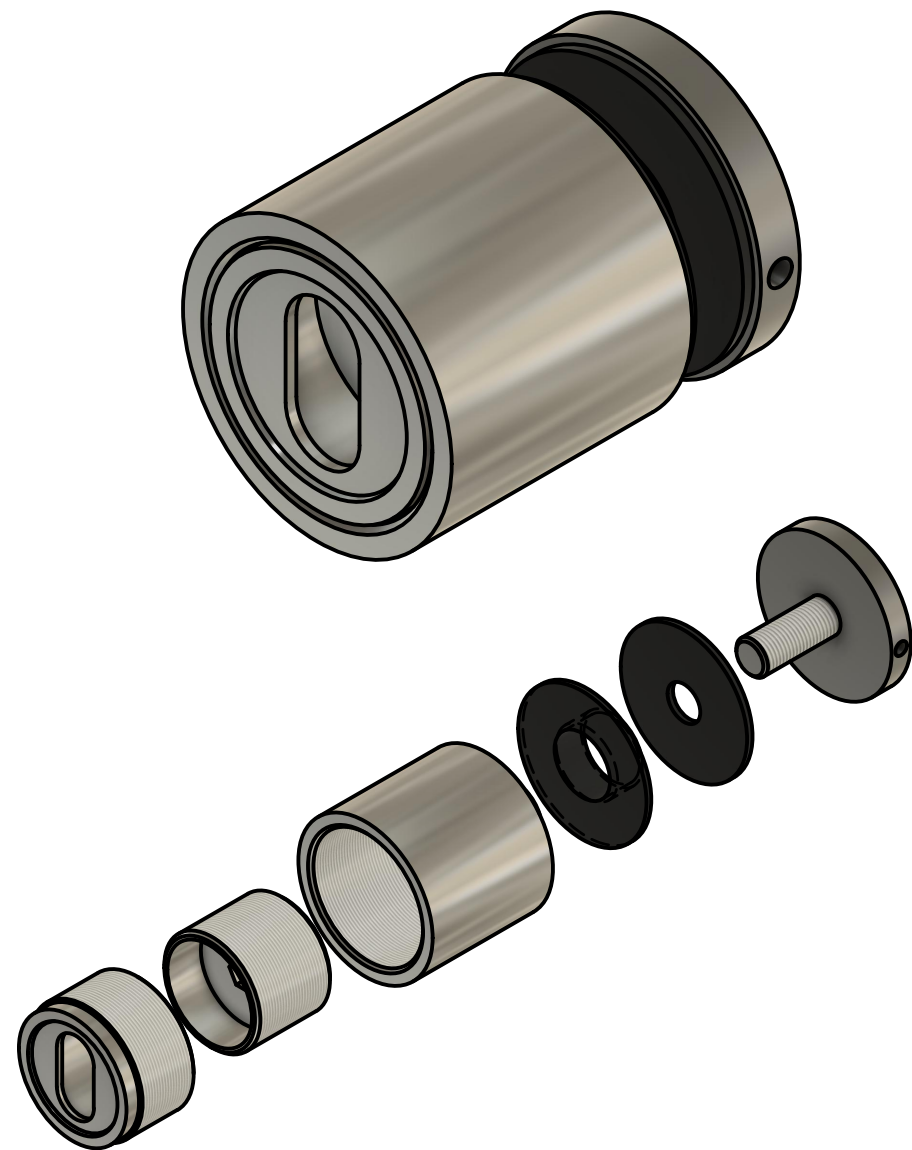

- Type 2205 Stainless Steel
- Ø Hole in Glass
- Adjustable from front of glass

Project:	Railing Products and Mock Ups
Title:	S10-5045BS
Description:	
	
Scale:	1:1
Date:	10/30/2019
Drawn:	
