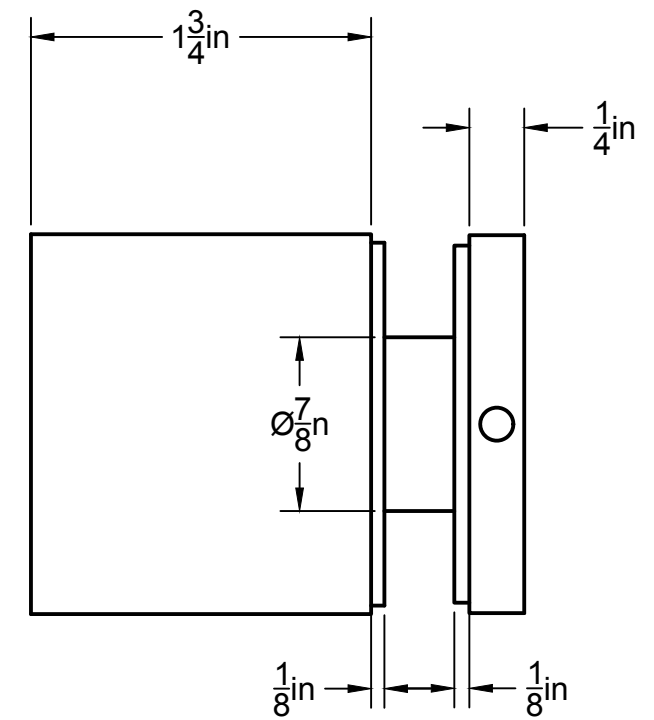

- Type 2205 Stainless Steel
- Ø Hole in Glass
- Adjustable from front of glass

Project:	Railing Products and Mock Ups
Title:	S10-5045BS
Description:	
	
Scale:	1:1
Date:	10/30/2019
Drawn:	
